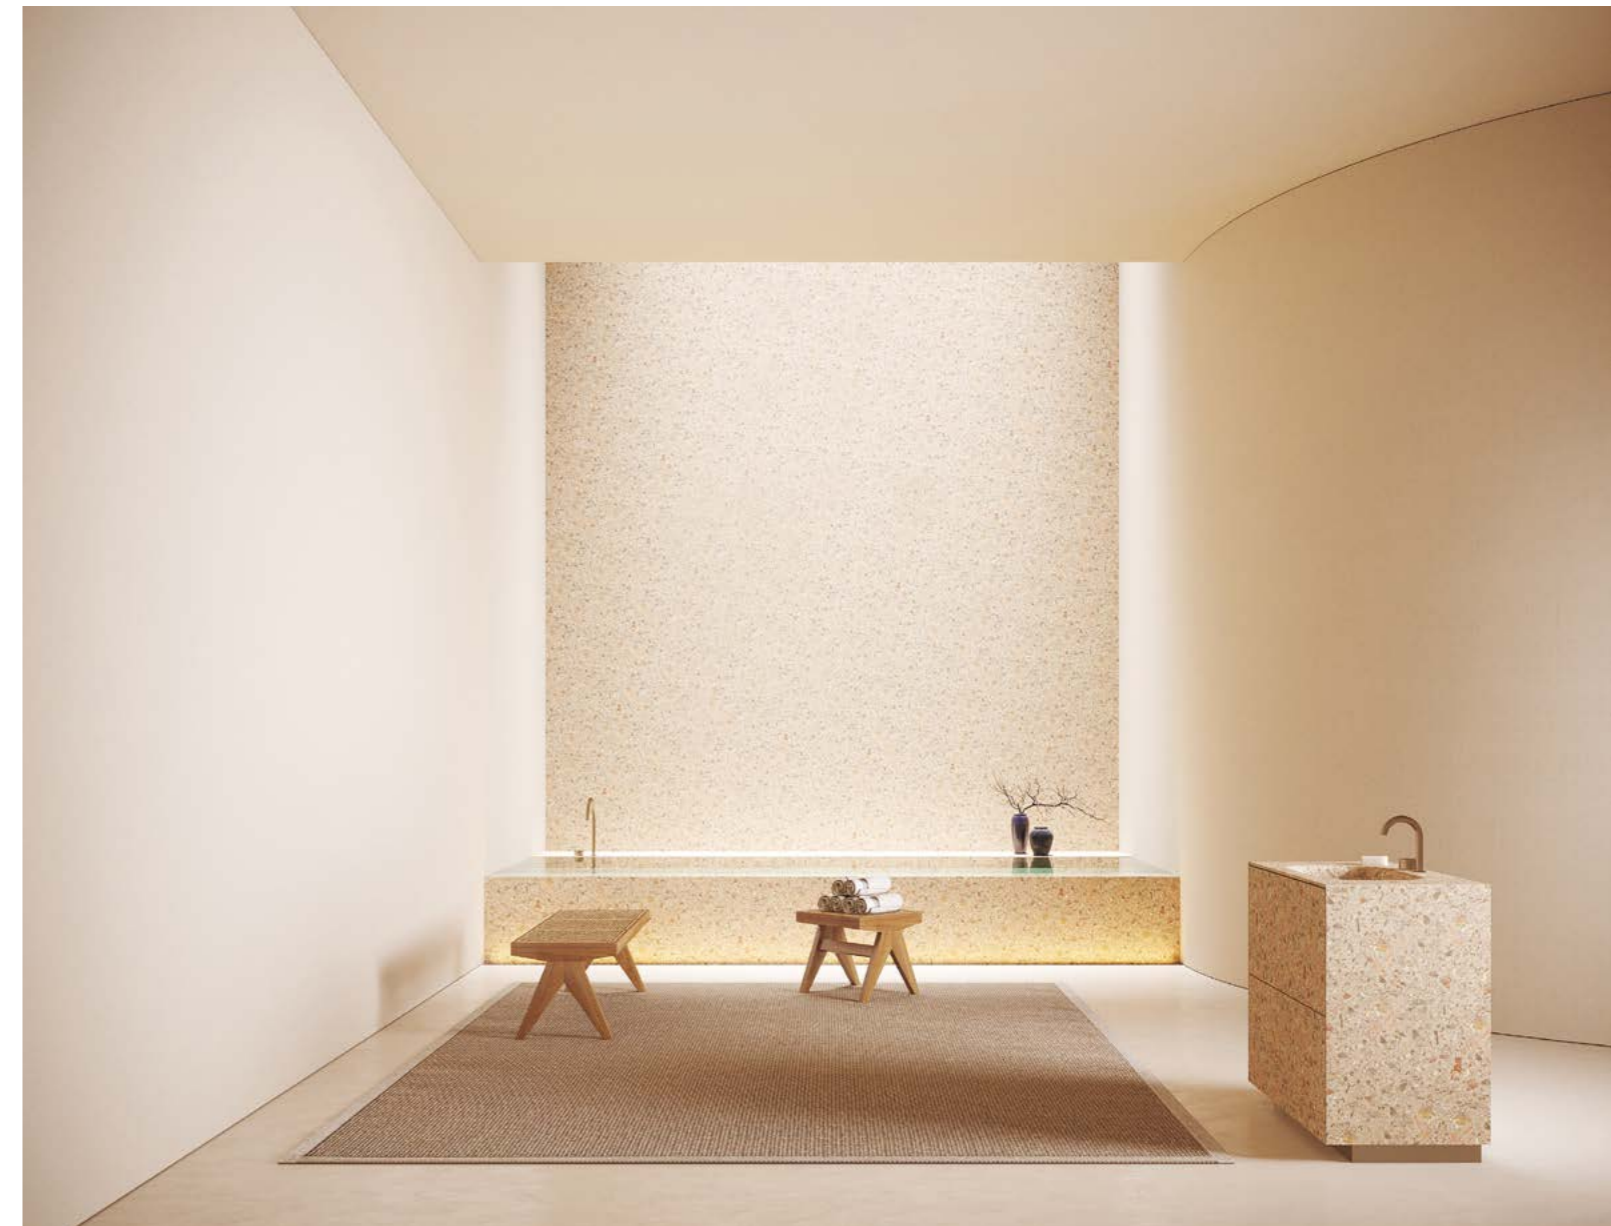

COMPOSIZIONE 02