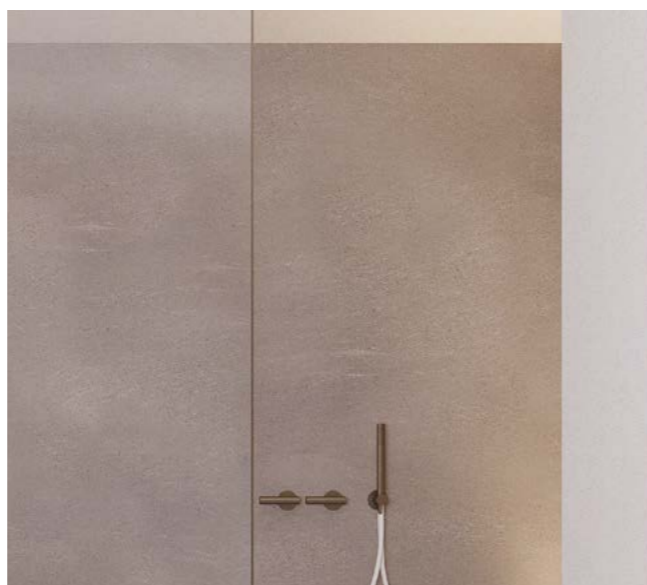

RIVESTIMENTO PARETE
Lastre 300x120 cm in Silver Gray

WALL COVERING
300x120 cm size in Silver Gray