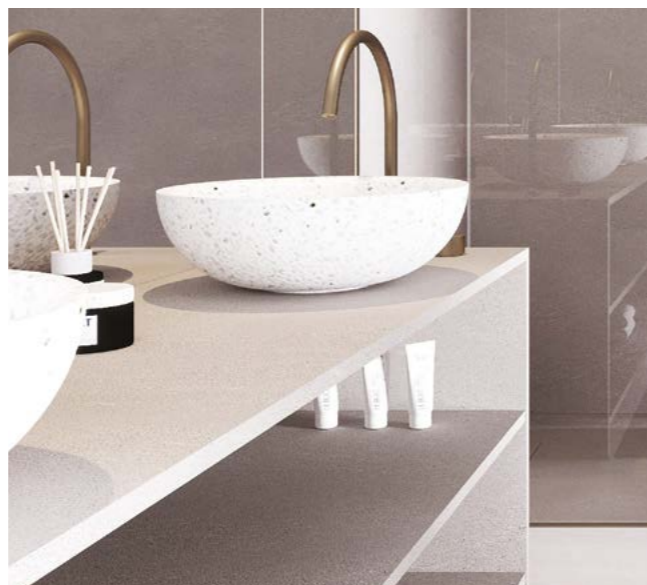

WALL COVERING
300x120 cm size in Bianco Islanda

COMPOSIZIONE 04

VULCANO
Mobile Bagno
Struttura in Silver Gray
e Ciotole Cerchio
in Bianco Islanda

VULCANO
Bathroom Furniture
Open compartments structure
in Silver Gray with a sinkbowl
made of Bianco Islanda